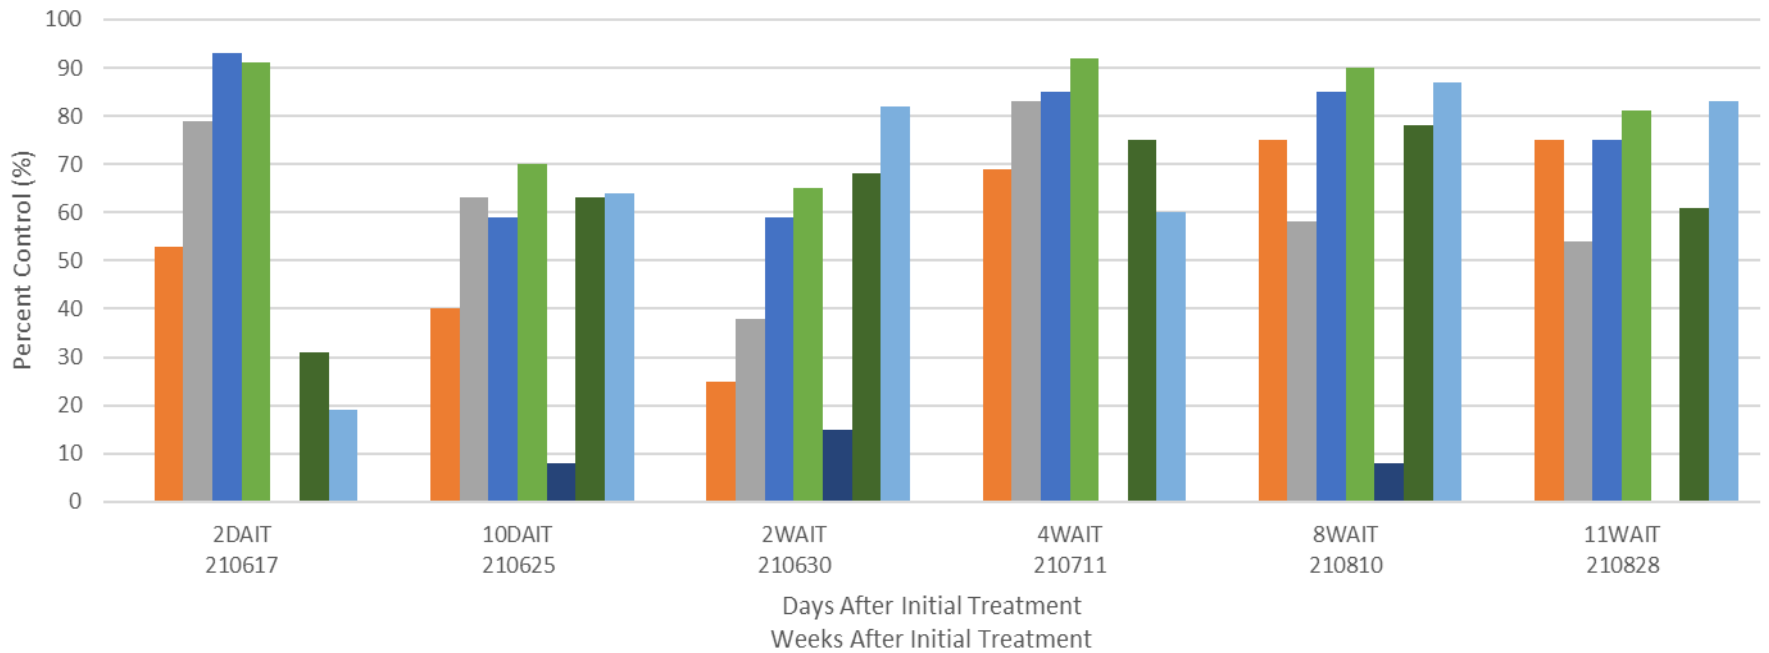

Fiesta Granular Weed & Feed

Rutgers 2021 – White Clover

Percent control of white clover (*Trifolium repens*) following herbicide applications
 Applications A, B were applied on June 15 and July 7, 2021, respectively.

- Non-treated
- Fiesta Granular 3 lb./1000 ft² A, B
- Fiesta Granular 5 lb./1000 ft² A, B
- Fiesta Liquid (4%) 12.6 fl. oz./1000 ft² A, B
- Fiesta Liquid (4%) 22.7 fl. oz./1000 ft² A, B
- WeedShield (10% v/v) 2.5 gal/1000 ft² A, B
- WeedOut Ultra 0.5 gal/1000 ft² A, B
- Scotts Weed & Feed 2.86 lb./1000 ft² A

Rutgers 2021 – White Clover

White clover (*Trifolium repens*) control following herbicide applications made on June 15 and July 7, 2021

Fiesta Pre-Emerge Data - 2021

Percent control of smooth crabgrass (*Digitaria ischaemum*) following herbicide applications
 Applications A, B, C, and D were applied on April 20, May 21, June 15, and July 7, 2021, respectively.

Fiesta Pre-Emerge Data - 2021

Percent control of smooth crabgrass (*Digitaria ischaemum*) following herbicide applications
 Applications A, B, C, and D were applied on April 20, May 21, June 15 and July 7, 2021, respectively.