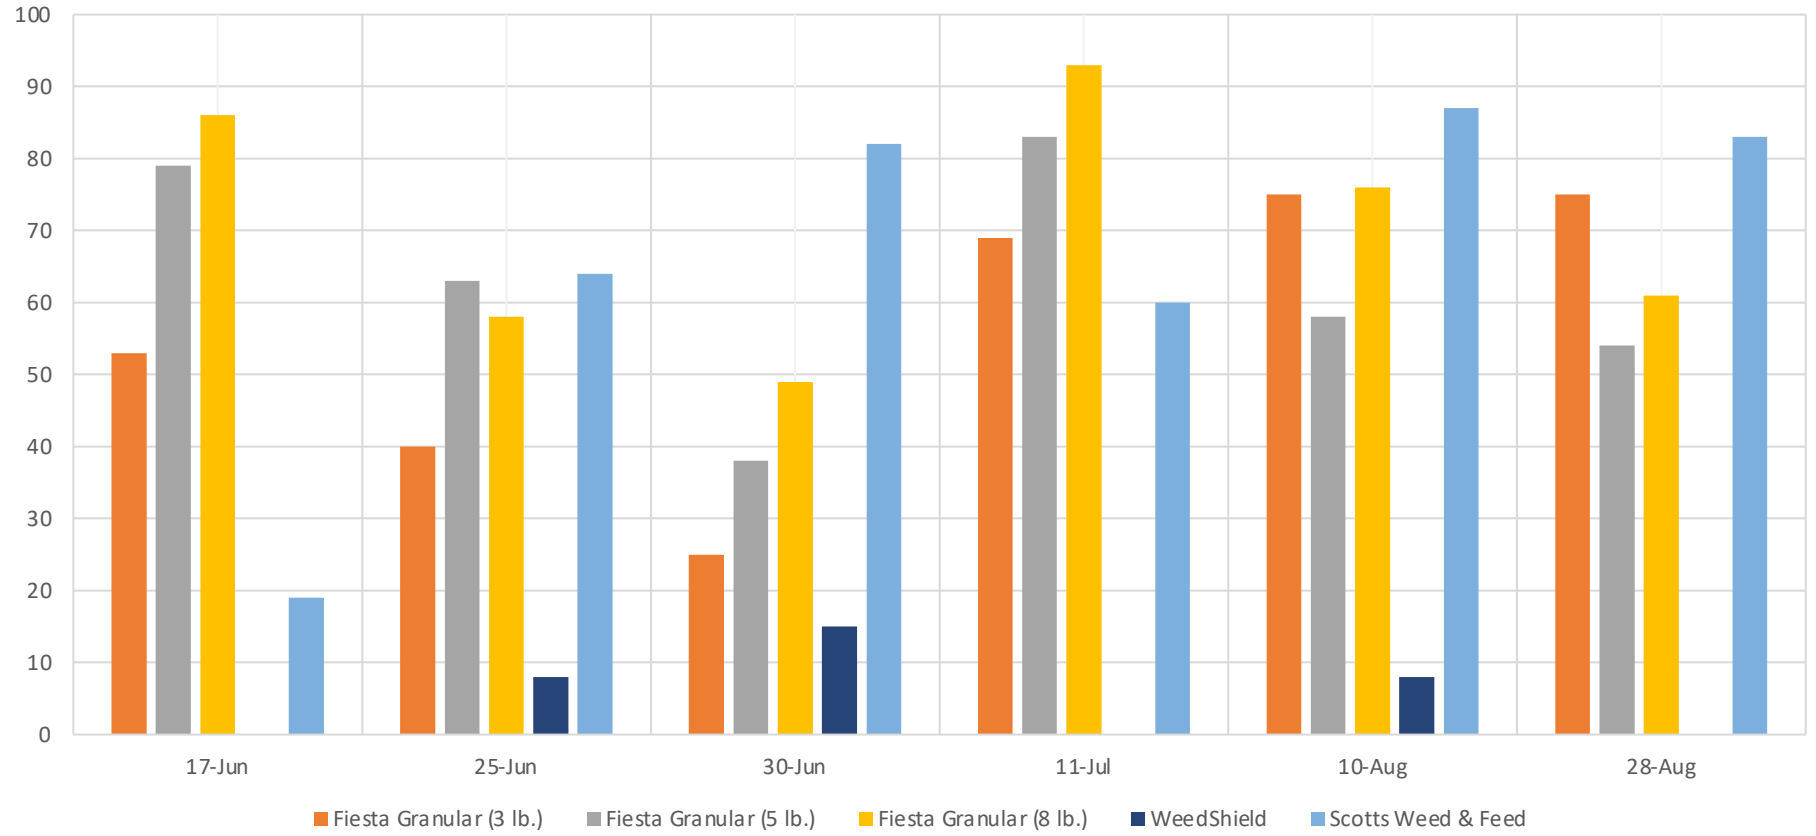

Fiesta Granular Weed & Feed

Rutgers 2021 – White Clover

Percent control of white clover (*Trifolium repens*) following herbicide applications
 Applications A, B were applied on June 15 and July 7, 2021, respectively.

- Non-treated
- Fiesta Granular 3 lb./1000 ft² A, B
- Fiesta Granular 5 lb./1000 ft² A, B
- Fiesta Liquid (4%) 12.6 fl. oz./1000 ft² A, B
- Fiesta Liquid (4%) 22.7 fl. oz./1000 ft² A, B
- WeedShield (10% v/v) 2.5 gal/1000 ft² A, B
- WeedOut Ultra 0.5 gal/1000 ft² A, B
- Scotts Weed & Feed 2.86 lb./1000 ft² A

Rutgers 2021 – White Clover

White clover (*Trifolium repens*) control following herbicide applications made on June 15 and July 7, 2021

Fiesta Pre-Emerge Data - 2021

Percent control of smooth crabgrass (*Digitaria ischaemum*) following herbicide applications
 Applications A, B, C, and D were applied on April 20, May 21, June 15, and July 7, 2021, respectively.

Fiesta Pre-Emerge Data - 2021

Percent control of smooth crabgrass (*Digitaria ischaemum*) following herbicide applications
 Applications A, B, C, and D were applied on April 20, May 21, June 15 and July 7, 2021, respectively.