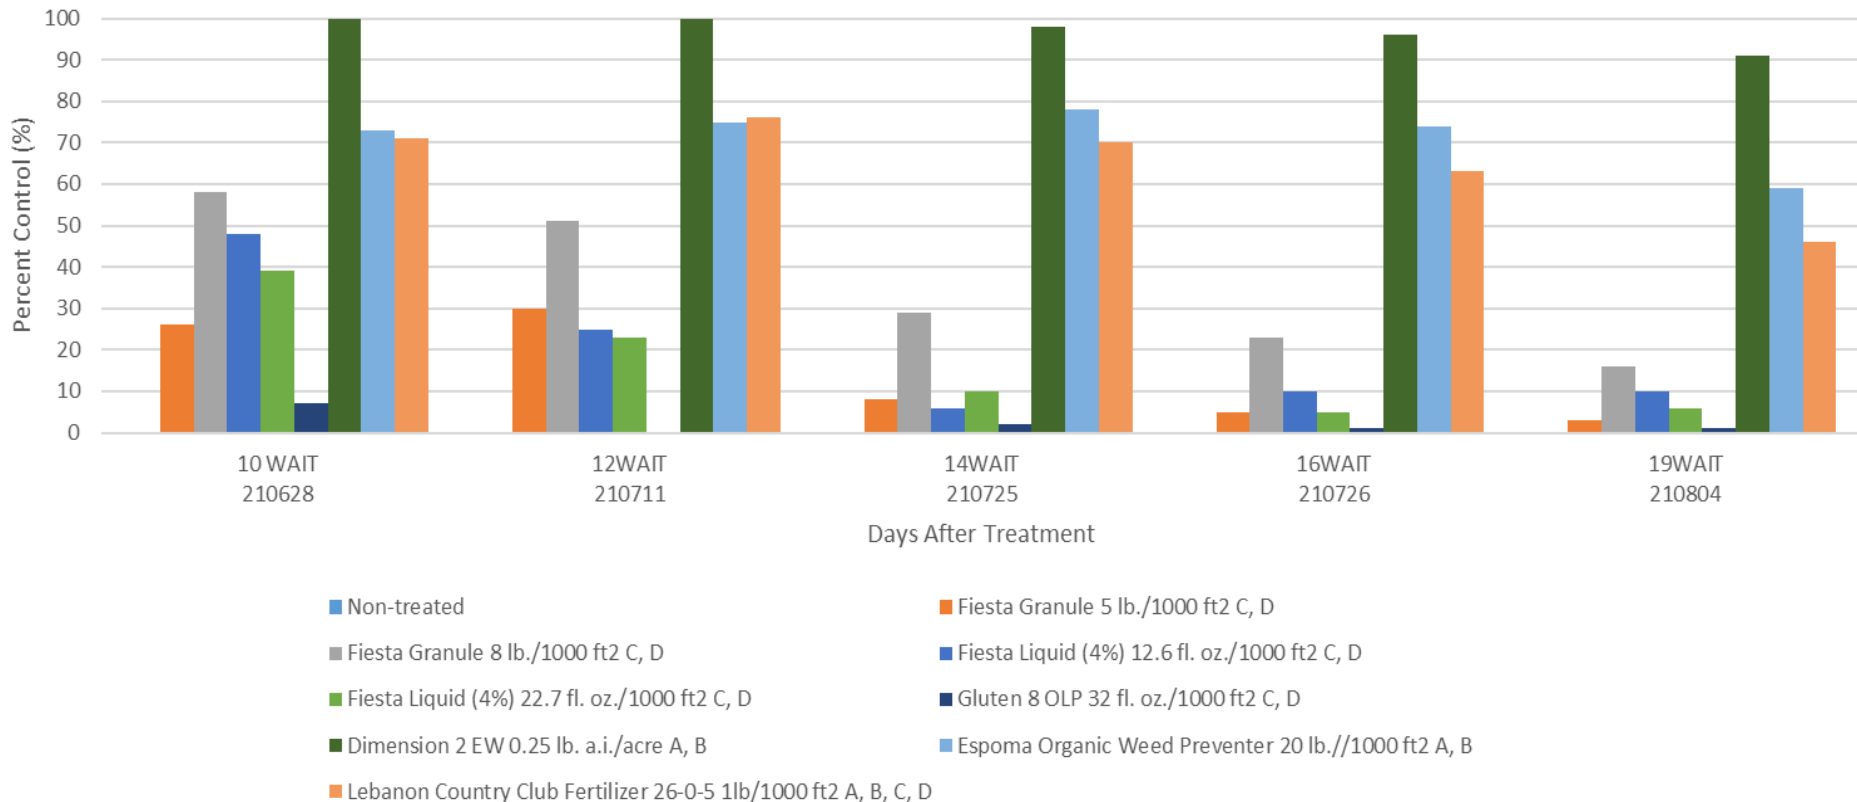

Fiesta Granular Weed & Feed

Rutgers 2021 – White Clover

Percent control of white clover (*Trifolium repens*) following herbicide applications
 Applications A, B were applied on June 15 and July 7, 2021, respectively.

- Non-treated
- Fiesta Granular 3 lb./1000 ft² A, B
- Fiesta Granular 5 lb./1000 ft² A, B
- Fiesta Liquid (4%) 12.6 fl. oz./1000 ft² A, B
- Fiesta Liquid (4%) 22.7 fl. oz./1000 ft² A, B
- WeedShield (10% v/v) 2.5 gal/1000 ft² A, B
- WeedOut Ultra 0.5 gal/1000 ft² A, B
- Scotts Weed & Feed 2.86 lb./1000 ft² A

Rutgers 2021 – White Clover

White clover (*Trifolium repens*) control following herbicide applications made on June 15 and July 7, 2021

Fiesta Pre-Emerge Data - 2021

Percent control of smooth crabgrass (*Digitaria ischaemum*) following herbicide applications
 Applications A, B, C, and D were applied on April 20, May 21, June 15, and July 7, 2021, respectively.

Fiesta Pre-Emerge Data - 2021

Percent control of smooth crabgrass (*Digitaria ischaemum*) following herbicide applications
 Applications A, B, C, and D were applied on April 20, May 21, June 15 and July 7, 2021, respectively.